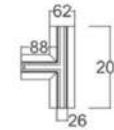

CEILING CORNER JOINT