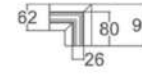

CEILING CORNER JOINT