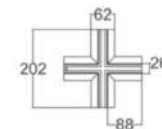

INSERT CORNER