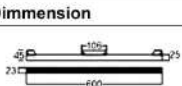

MAGNETIC FLOOD LIGHTS

Code of Product : SH-MF10
Power : 10 Watt / 20 Watt / 30 Watt
Beam Angle : 120 Degree
Color Temperature : 4000 K
Light Efficiency : 80 Lumen / Watt
Color Rendering Index : > 90