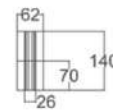

CEILING CORNER JOINT