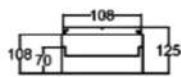

### MAGNETIC GRILLE LIGHT

Code of Product : SH-MG12  
 Power : 10 Watt / 18 Watt  
 Beam Angle : 24 Degree  
 Color Temperature : 4000 K  
 Light Efficiency : 80 Lumen / Watt  
 Color Rendering Index : > 90