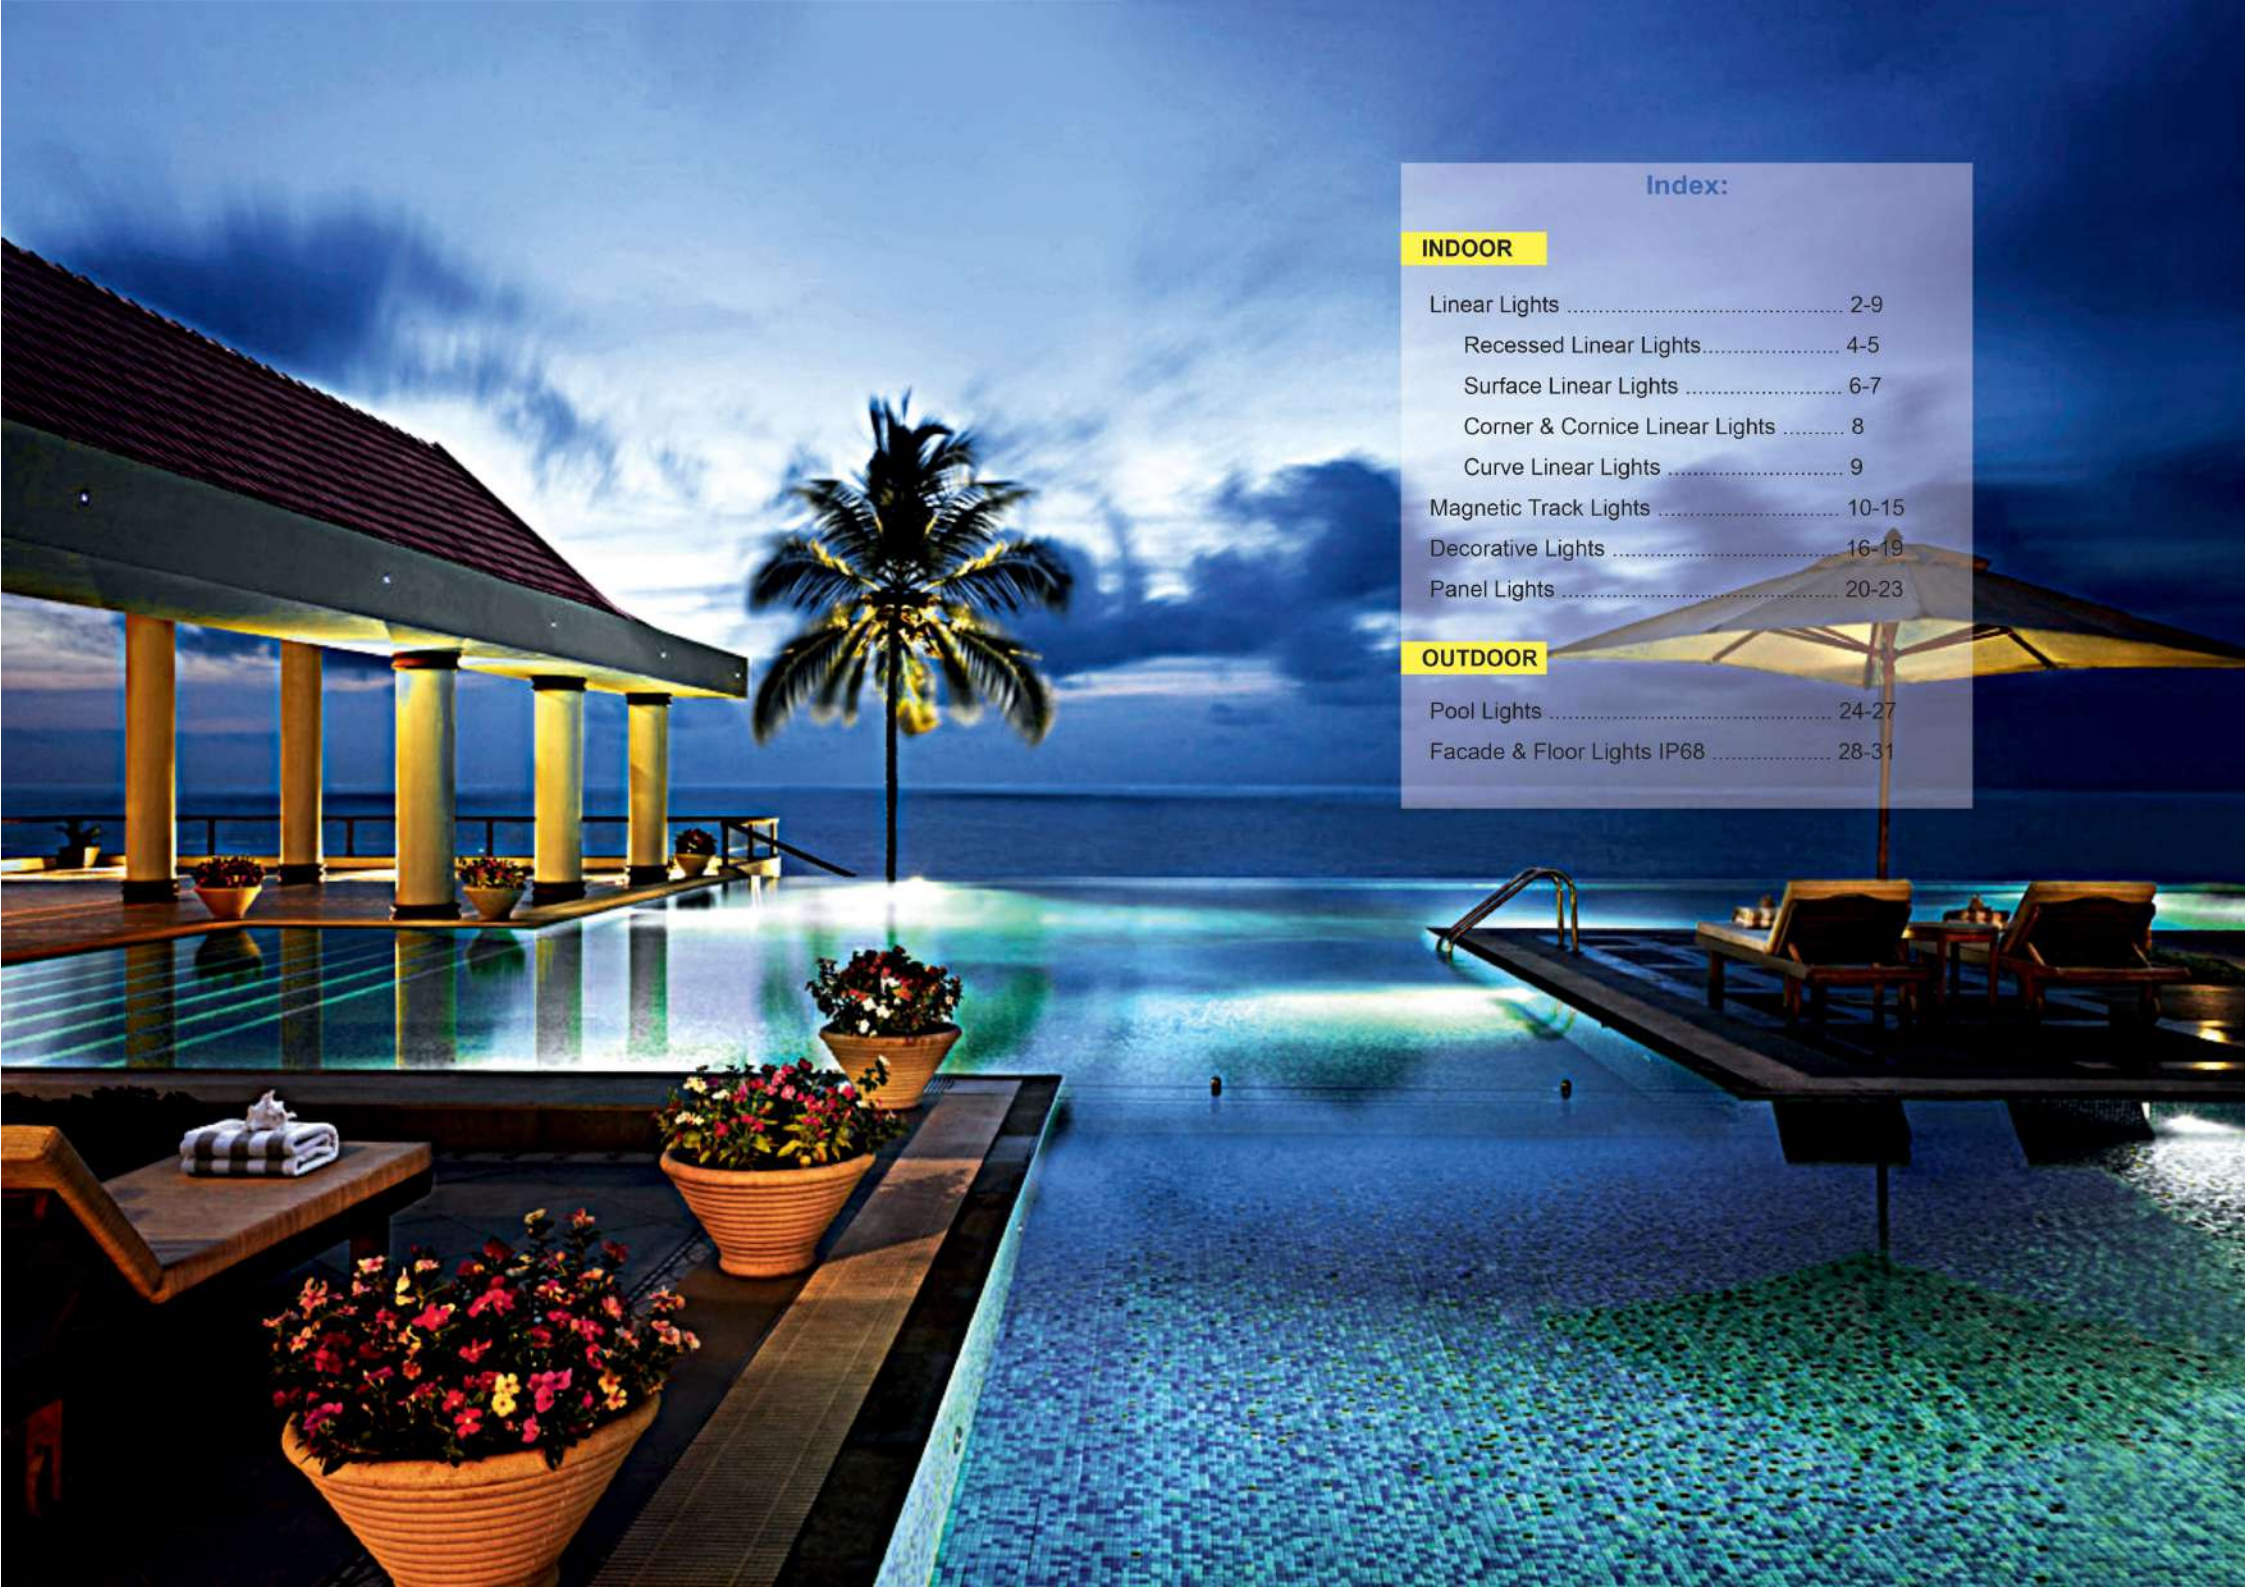

Index:

INDOOR

Linear Lights	2-9
Recessed Linear Lights	4-5
Surface Linear Lights	6-7
Corner & Cornice Linear Lights	8
Curve Linear Lights	9
Magnetic Track Lights	10-15
Decorative Lights	16-19
Panel Lights	20-23

OUTDOOR

Pool Lights	24-27
Facade & Floor Lights IP68	28-31