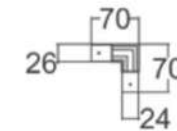

INSERT CORNER