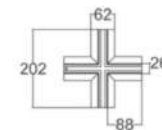

INSERT CORNER