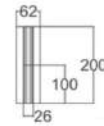

CEILING CORNER JOINT