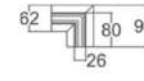

CEILING CORNER JOINT