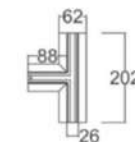

INSERT CORNER