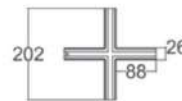

INSERT CORNER