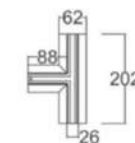

INSERT CORNER