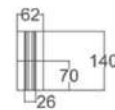

CEILING CORNER JOINT