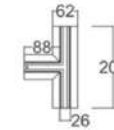

CEILING CORNER JOINT