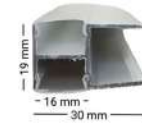

TS44T
Power : 20W / 24W / 30W
Color : White / Black
Light : 6000K.4000K.3000K