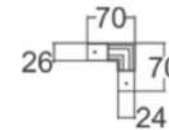

INSERT CORNER