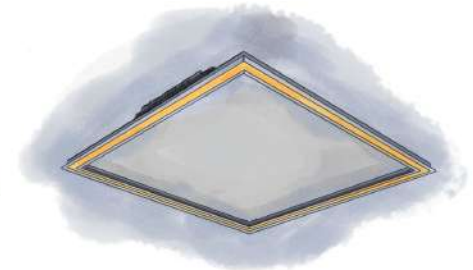

Panel Light

Panel Light

LED panel lights have become a popular choice for public indoor spaces such as offices, hospitals, educational centers, and shops due to their energy efficiency, durability, and design flexibility. These lights come in various types, including Frame Led Panels, recessed and surface mounted options, allowing for easy installation and adaptability to different ceiling types. Additionally, LED panel lights offer a wide range of color temperatures and lumen outputs